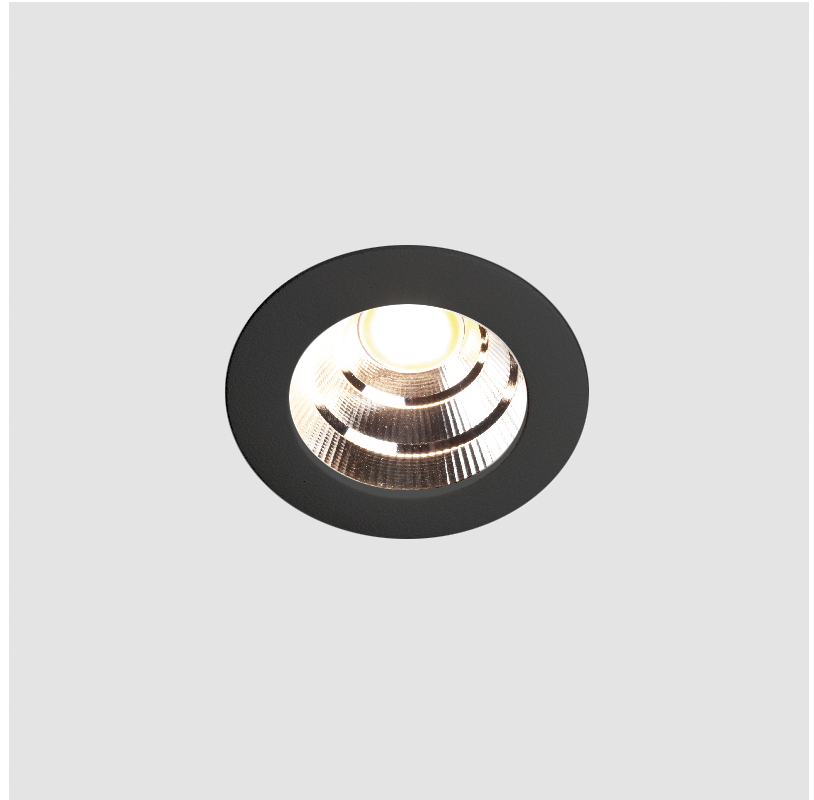

GENERAL

Series: Oiko
Subseries: Oiko Standard
Brand: Prolicht
Division: Architectural
Mounting Type: Recessed
Mounting Location: Ceiling
Subcategory: Downlight

PHYSICAL

Shape: Round
Diameter (mm): 64
Diameter (in): 2 1/2
Height (mm): 74
Height (in): 2 15/16
Ceiling Thickness (mm): 10 / 12.5 / 15
Ceiling Thickness (in): 3/8 or 1/2 or 9/16
Min. Recessing Depth (mm): 90
Min. Recessing Depth (in): 3 9/16
Light Distribution: Downlight
Weight (kg): 0.22
Weight (lbs): 0.49
Fixture Finish: SSR / BKV / CWI / CRY / HAB / LAG / UFT / ITA / RUA / RUR / MIC / FTG / MYG / TWT / LOD / PUS / FRO / FUP / KIA / POP / BLS / SPG / MEY / GOH / GUM / CHC / COM / ABZ / JAG / OBR / MOS / ROR
Fixture Material: Aluminum Die Cast
Cut-out Measurements: D. - 60mm / 2 3/8"

ELECTRICAL

Lamp Type: LED (Zhaga Standard)
Input Wattage (W): 14.3
Total Output Wattage (W): 13
Dimming: Tri-Mode (Non-Dimming and Phase Dimming (120Vac only) and 0-10V Dimming)
Driver Included: No
Driver Location: Remote
Driver Type: Constant Current - Universal
Driver Class: Class 2
Input Voltage (V): 120 - 277
Constant Current (MA): 350

LED

Number of LEDs: 1
Color Temperature (°K): 2700 / 3000 / 3500 / 4000
Max. Delivered Lumen (lm): 890 / 920 / 970 / 990
Nominal Lumen (lm): 1304 / 1352 / 1421 / 1450
CRI: >90 CRI
Lamp Life (hrs): 50000

OPTICAL

Reflector: 20 / 40 / 60

RATINGS AND CERTIFICATIONS

Certified By: Certified for North American Standards
IP rating: IP20

74mm 2 15/16"

Ø 41mm 1 5/8"

Ø 64mm 2 1/2"