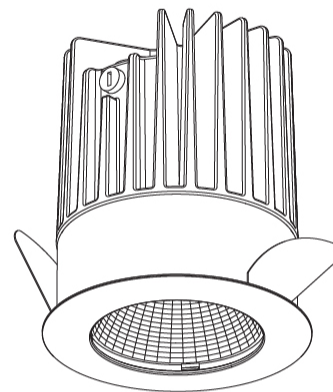

GENERAL

Series: Oiko
Subseries: Oiko Standard
Brand: Prolicht
Division: Architectural
Mounting Type: Recessed
Mounting Location: Ceiling
Subcategory: Downlight

PHYSICAL

Shape: Round
Diameter (mm): 64
Diameter (in): 2 1/2
Height (mm): 74
Height (in): 2 15/16
Ceiling Thickness (mm): 10 / 12.5 / 15
Ceiling Thickness (in): 3/8 or 1/2 or 9/16
Min. Recessing Depth (mm): 90
Min. Recessing Depth (in): 3 9/16
Light Distribution: Downlight
Weight (kg): 0.22
Weight (lbs): 0.49
Fixture Finish: SSR / BKV / CWI / CRY / HAB / LAG / UFT / ITA / RUA / RUR / MIC / FTG / MYG / TWT / LOD / PUS / FRO / FUP / KIA / POP / BLS / SPG / MEY / GOH / GUM / CHC / COM / ABZ / JAG / OBR / MOS / ROR
Fixture Material: Aluminum Die Cast
Cut-out Measurements: D. - 60mm / 2 3/8"

ELECTRICAL

Lamp Type: LED (Zhaga Standard)
Input Wattage (W): 14.3
Total Output Wattage (W): 13
Dimming: Tri-Mode (Non-Dimming and Phase Dimming (120Vac only) and 0-10V Dimming)
Driver Included: No
Driver Location: Remote
Driver Type: Constant Current - Universal
Driver Class: Class 2
Input Voltage (V): 120 - 277
Constant Current (MA): 350

LED

Number of LEDs: 1
Color Temperature (°K): 2700 / 3000 / 3500 / 4000
Max. Delivered Lumen (lm): 890 / 920 / 970 / 990
Nominal Lumen (lm): 1304 / 1352 / 1421 / 1450
CRI: >90 CRI
Lamp Life (hrs): 50000

OPTICAL

Reflector: 20 / 40 / 60

RATINGS AND CERTIFICATIONS

Certified By: Certified for North American Standards
IP rating: IP20

74mm 2 15/16"

Ø 41mm 1 5/8"

Ø 64mm 2 1/2"