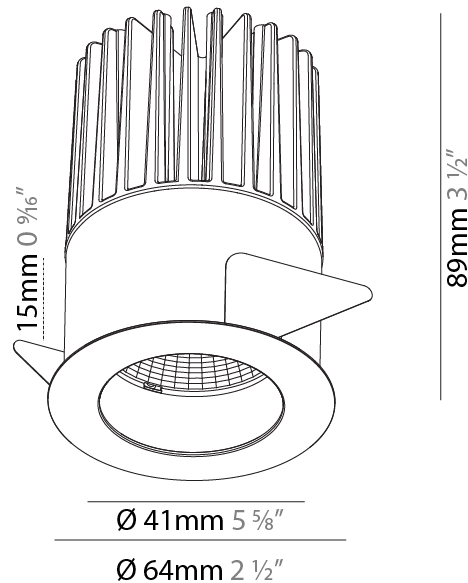

GENERAL

Series: Oiko
Subseries: Oiko Comfort
Brand: Prolicht
Division: Architectural
Mounting Type: Recessed
Mounting Location: Ceiling
Subcategory: Downlight

PHYSICAL

Shape: Round
Diameter (mm): 64
Diameter (in): 2 1/2
Height (mm): 89
Height (in): 3 1/2
Ceiling Thickness (mm): 10 / 12.5 / 15
Ceiling Thickness (in): 3/8 or 1/2 or 9/16
Min. Recessing Depth (mm): 100
Min. Recessing Depth (in): 3 15/16
Light Distribution: Downlight
Weight (kg): 0.253
Weight (lbs): 0.56
Fixture Finish: SSR / BKV / CWI / CRY / HAB / LAG / UFT / ITA / RUA / RUR / MIC / FTG / MYG / TWT / LOD / PUS / FRO / FUP / KIA / POP / BLS / SPG / MEY / GOH / GUM / CHC / COM / ABZ / JAG / OBR / MOS / ROR
Fixture Material: Aluminum Die Cast
Cut-out Measurements: D. - 60mm / 2 3/8"

ELECTRICAL

Lamp Type: LED (Zhaga Standard)
Input Wattage (W): 14.3
Total Output Wattage (W): 13
Dimming: Tri-Mode (Non-Dimming and Phase Dimming (120Vac only) and 0-10V Dimming)
Driver Included: No
Driver Location: Remote
Driver Type: Constant Current - Universal - Universal - Phase dimming @120Vac only
Driver Class: Class 2
Input Voltage (V): 120 - 277
Constant Current (MA): 350

LED

Number of LEDs: 1
Color Temperature (°K): 2700 / 3000 / 3500 / 4000
Max. Delivered Lumen (lm): 890 / 920 / 970 / 990
Nominal Lumen (lm): 1304 / 1352 / 1421 / 1450
CRI: >90 CRI
Lamp Life (hrs): 50000

OPTICAL

Reflector: 20 / 40 / 60

RATINGS AND CERTIFICATIONS

Certified By: Certified for North American Standards
IP rating: IP20